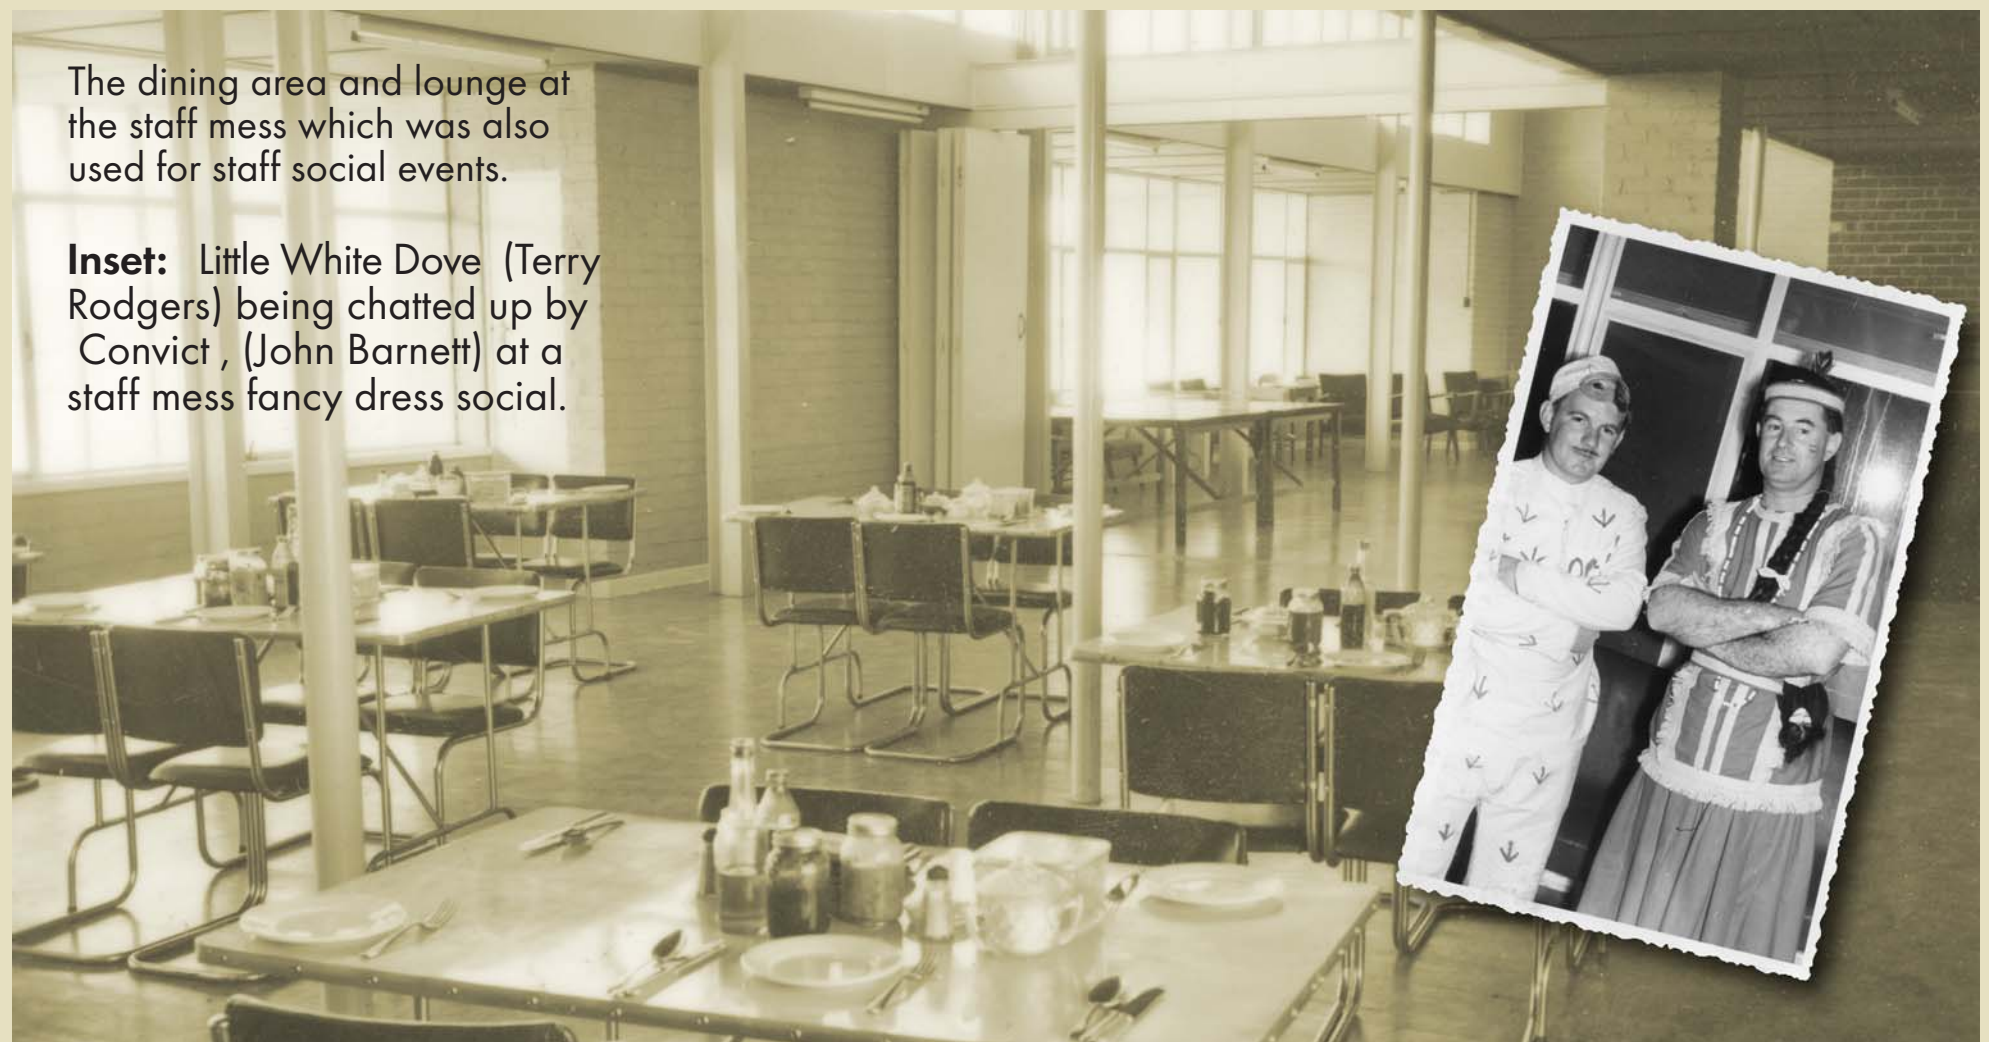

Above: Meal time in the main single men's mess

In a Mess

Right: Terry Rodgers, the Mine manager, serves Xmas dinner to Bert Ramsenthaler, Louie Wroblewski and Faustas Syrus in the single men's mess.

The dining area and lounge at the staff mess which was also used for staff social events.

Below: Miners in an underground Crib Room having lunch. Notice the white washed walls and ceiling to prevent dust.